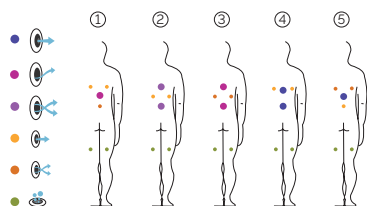

Sundown

The virtuous circle of wellness.

AQUAVIA SPA

EN

AQUALIFE LINE

CODE 52163
Ideal for 5 people
5 positions
5 seats
Measures: ø 205 x 90 cm
Water capacity (l): 680 liters
Weight: Empty 260 kg / Full 920 kg
7 colors
5 massages

SHELL FINISHES (ACRYLIC COLORS)

FURNITURE FINISHES (OUTDOOR CABINET)

Synthetic Grey

FEATURES

OPTIONAL FEATURES

TECHNICAL SPECIFICATIONS

FEATURES	
Total massage points	32
Massage Jets	22
Air Nozzles	10
Waterfall	Not available
Headrests	Not available
Digital Control Panel	Standard
Clear Water System	Standard
Metal structure	Standard
ABS base	Standard
Energy Saving Cover	Standard
**EcoSpa	Standard
Nordic Insulation System	Not available
FINISHES	
2 LED spotlights	Not available
1 LED spotlight	Not included
Bluetooth Audio	Not available
Stainless Steel Nozzles	Standard
Programmable Wi-Fi Touch Panel	Not available
Without cabinet	Optional
MASSAGE PUMPS	
Water massage	1800 W / 2,5 CV
Relax Impact Pump	400 W
FILTRATION AND HEATING	
Recirculation pump	200 W
Water heater	3.000 W
Type of filter	Cartridge
POWER SUPPLY	
Power requirement to 230 V (LOW/AMP)	3.400 W / 14,6 A
Voltage	230 V / 400 V III