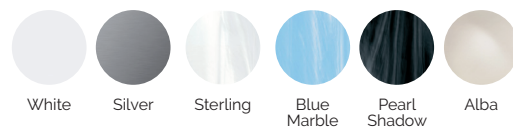

Sundown

The virtuous circle of wellness.

AQUAVIA SPA

EN

AQUALIFE LINE

CODE 52163
Ideal for 5 people
5 positions
5 seats
Measures: ø 205 x 90 cm
Water capacity (l): 680 liters
Weight: Empty 260 kg / Full 920 kg
7 colors
5 massages

SHELL FINISHES (ACRYLIC COLORS)

FURNITURE FINISHES (OUTDOOR CABINET)

Synthetic Grey

FEATURES

OPTIONAL FEATURES

TECHNICAL SPECIFICATIONS

FEATURES	
Total massage points	32
Massage Jets	22
Air Nozzles	10
Waterfall	Not available
Headrests	Not available
Digital Control Panel	Standard
Clear Water System	Standard
Metal structure	Standard
ABS base	Standard
Energy Saving Cover	Standard
**EcoSpa	Standard
Nordic Insulation System	Not available
FINISHES	
2 LED spotlights	Not available
1 LED spotlight	Not included
Bluetooth Audio	Not available
Stainless Steel Nozzles	Standard
Programmable Wi-Fi Touch Panel	Not available
Without cabinet	Optional
MASSAGE PUMPS	
Water massage	1800 W / 2,5 CV
Relax Impact Pump	400 W
FILTRATION AND HEATING	
Recirculation pump	200 W
Water heater	3.000 W
Type of filter	Cartridge
POWER SUPPLY	
Power requirement to 230 V (LOW/AMP)	3.400 W / 14,6 A
Voltage	230 V / 400 V III