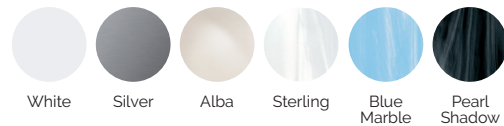

## SHELL FINISHES (ACRYLIC COLORS)