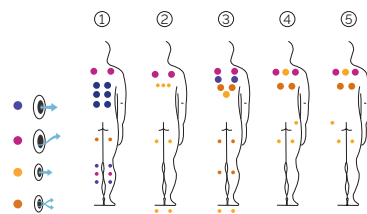

# Touch5

Puissance de massage spectaculaire.

**CODE 75831**

Ideal for 4 people

5 positions

2 loungers

3 seats

Measures: 216 x 216 x 74 cm

Water capacity (l): 1.063 liters

Weight: Empty 265 kg / Full 1.328 kg

6 colors

5 massages